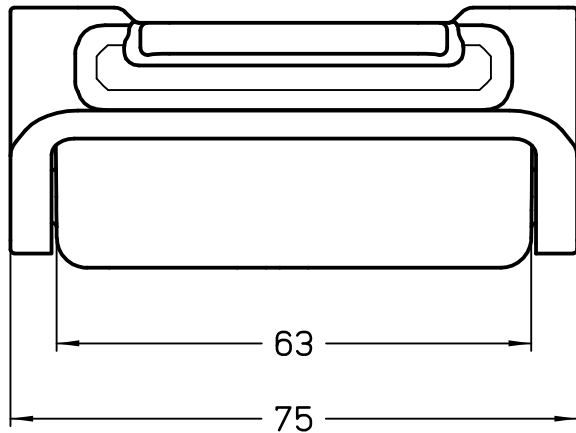

1

2

3

	Dimensions in mm
Original Size A4	
Date 17/02/22	
Sign. G. Renna	

Simplified representation with dimensions without tolerance

THCC 06 LG
Insulated cover, size "44.27", with 1 lever, with loop - HYGIENIC-COLD

Scale
1:1

1

2

3