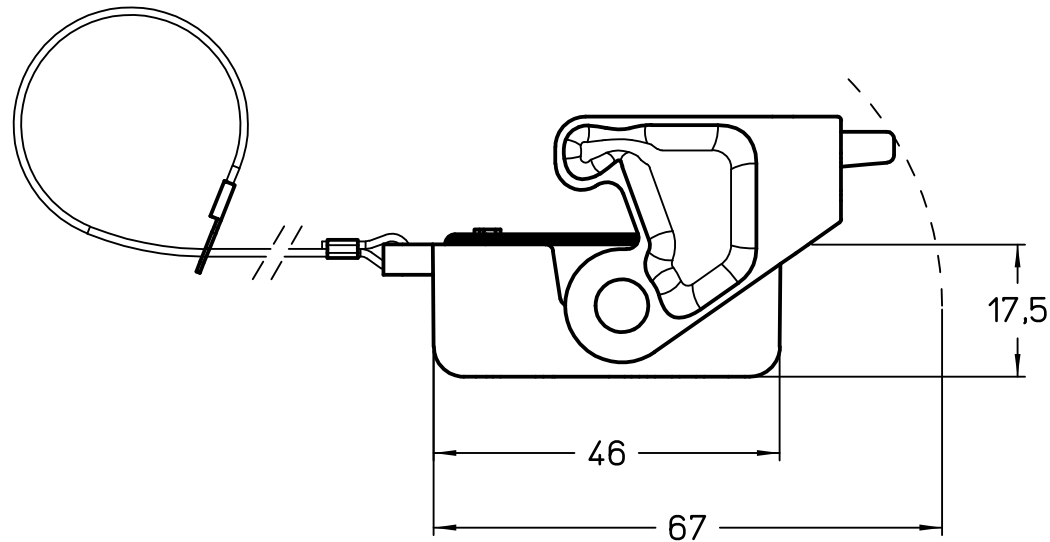

1

2

3

	Dimensions in mm
Original Size A4	
Date 17/02/22	
Sign. G. Renna	

Simplified representation with dimensions without tolerance

THCC 06 LG
Insulated cover, size "44.27", with 1 lever, with loop - HYGIENIC-COLD

Scale
1:1

1

2

3